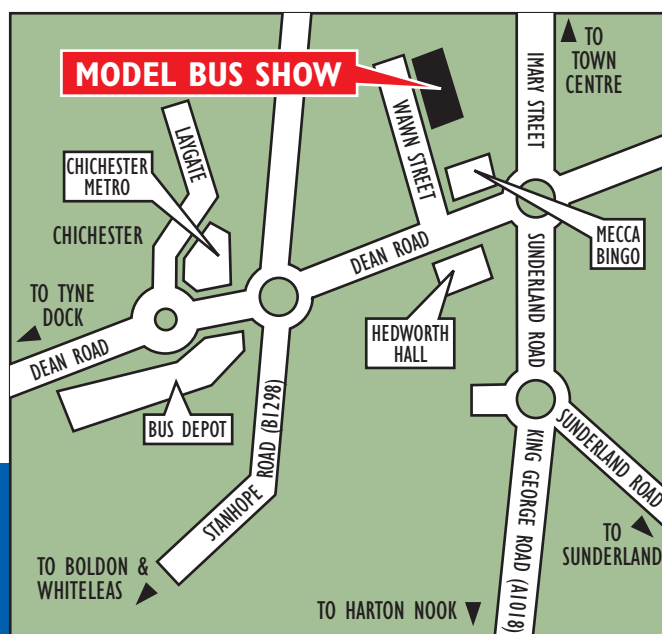

Saturday 8th May, 9.30am - 4.00pm

Adults £2.00, Children & Concessions £1.00

Salvation Army Hall, Wawn Street, South Shields
(Near the Hedworth Hall, 5 mins from Chichester Metro)

- Model Displays & Layouts
- Motorised Displays
- Photograph Sales
- Model Trade Stands
- Slide Shows & Films
- Refreshments