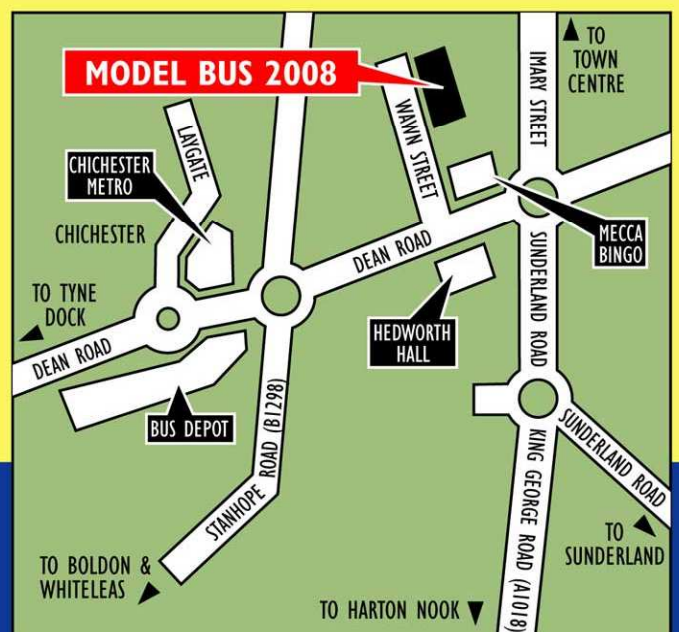

**MODEL BUS
FEDERATION**